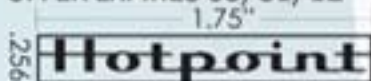

Unique Triangle Shape

Black leatherette pouch (inserted) optional

MONTREAL

****Offer Valid Through 3/31/12****

Montreal	LAT-color code
Quantities	100-1000 \$2.20 (c)

Pricing in US dollars

Setup: ~~\$33 (c)~~ **FREE**
 Imprint Area: 1.75" x .256"
 2 lines, 35 spaces and characters per line
 Please add \$0.10 (g) for each additional imprint location - up to 3 sides may be imprinted
 Imprint Colors: Silver
 Imprint Method: Laser Engraved
 Ink/Point: Black Medium ballpoint
 Weight: 6 lbs/100

TAX & FREIGHT ADDITIONAL
USE PROMOTIONAL CODE: GOLST12
OFFER EXPIRES 03/31/12

.256"

Place Promo Code **G01228** on your PO for this offer

Unique Triangle Shape

Black - C

Blue - B Burgundy - BUR Gunmetal - N